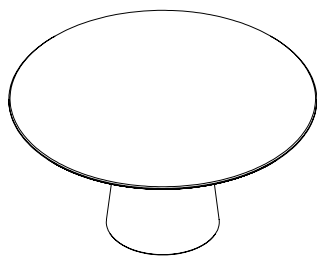

Totem round

design Studio Sovet

SOVET
ITALIA

Tavolo con base inox satinato o metallo laccato, varie finiture.
Top disponibile in legno, varie finiture.

Dining table with mat stainless steel or lacquered metal base, various finishes. Top available in wood, various finishes.

FORME E DIMENSIONI / SHAPES AND DIMENSIONS

Ø 30 / 43

● Ø 62x74h

● Ø 80x74h

● Ø 120x74h

Ø 55

● Ø 150x74h

FINITURE BASE / BASE FINISHES