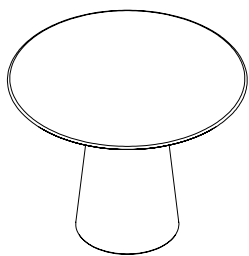

Totem round

design Studio Sovet

SOVET
ITALIA

Tavolo con base inox satinato o metallo laccato, varie finiture.
Top disponibile in legno, varie finiture.

Dining table with mat stainless steel or lacquered metal base, various finishes. Top available in wood, various finishes.

FORME E DIMENSIONI / SHAPES AND DIMENSIONS

Ø 30 / 43

● Ø 62x74h

● Ø 80x74h

● Ø 120x74h

Ø 55

● Ø 150x74h

FINITURE BASE / BASE FINISHES