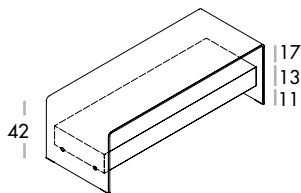

Bridge with drawer and shelf

design Studio Sovet

SOVET
ITALIA

Tavolino in vetro curvato trasparente extrachiario con ripiano in vetro.
Cassettiera in noce canaletto, bianco poro aperto o wengé.

Coffee table in extralight bent glass with glass shelf. White opened pores, wengé or canaletto walnut drawer.

FORME E DIMENSIONI / SHAPES AND DIMENSIONS

125x68x42h

125x50x42h

FINITURE TOP / TOP FINISHES

VETRO EXTRACHIARO
EXTRALIGHT GLASS

Extralight
TETE

TETE

FINITURE CASSETTO / DRAWER FINISHES