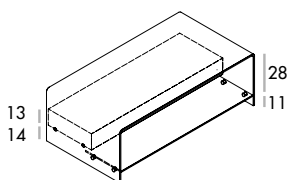

Bridge with drawer and shelf

design Studio Sovet

SOVET
ITALIA

Tavolino in vetro curvato trasparente extrachiario con ripiano in vetro.
Cassettiera in noce canaletto, bianco poro aperto o wengé.

Coffee table in extralight bent glass with glass shelf. White opened pores, wengé or canaletto walnut drawer.

FORME E DIMENSIONI / SHAPES AND DIMENSIONS

125x68x42h

125x50x42h

FINITURE TOP / TOP FINISHES

VETRO EXTRACHIARO
EXTRALIGHT GLASS

Extralight
TETE

TETE

FINITURE CASSETTO / DRAWER FINISHES