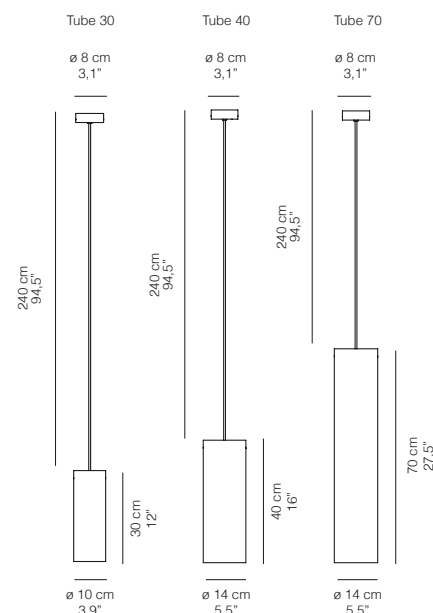

01SP03007
01SP04007
01SP07007

Special Gold Edition (G)

TUBE / Design Enrico Franzolini with Vicente Garcia Jimenez

Sospensione/ Suspended		SORGENTI LUMINOSE / LIGHT SOURCES			CERTIFICATIONS	
MISURE / DIMENSIONS		HALOG.	LED	FLUO	CERTIFICATIONS	
CM.	INCHES					
TUBE 30	10ø x 30-240H	3,9ø x 12-94,5H	max 1x75W E27 PAR 30S	1x11W 230V E27 PAR 30S		
TUBE 40	14ø x 40-240H	5,5ø x 16-94,5H	max 1x100W E27 PAR 38	1x16W E27 PAR 38	☐ ▽ CE IP 20 (E)	
TUBE 70	14ø x 70-240H	5,5ø x 27,5-94,5H	max 1x100W E27 PAR 38	1x16W E27 PAR 38	☐ ▽ CE IP 20 (E)	
TUBE 30	COLORI / COLOURS		CERTIFICATIONS			
01SP03001	Fibra di carbonio / Carbon fibre		☐ ▽ CE IP 20 (E)			
01SP0300+2/3/5/6	Fibra di vetro / Fibreglass:: Bianco / White (2) - Rosso / Red (3) - Arancio / Orange (5) - Argento / Silver (6)					
01SP03007	Fibra di vetro oro / Gold Fibreglass - Interno oro / Gold inside					
TUBE 40	COLORI / COLOURS		CERTIFICATIONS			
01SP04001	Fibra di carbonio / Carbon fibre		☐ ▽ CE IP 20 (E)			
01SP0400+2/3/5/6	Fibra di vetro / Fibreglass:: Bianco / White (2) - Rosso / Red (3) - Arancio / Orange (5) - Argento / Silver (6)					
01SP04007	Fibra di vetro oro / Gold Fibreglass - Interno oro / Gold inside					
TUBE 70	COLORI / COLOURS		CERTIFICATIONS			
01SP07001	Fibra di carbonio / Carbon fibre		☐ ▽ CE IP 20 (E)			
01SP0700+2/3/5/6	Fibra di vetro / Fibreglass:: Bianco / White (2) - Rosso / Red (3) - Arancio / Orange (5) - Argento / Silver (6)					
01SP07007	Fibra di vetro oro / Gold Fibreglass - Interno oro / Gold inside					
OPZIONI / OPTIONS						
5MT	Sospensione cablaggio lunghezza cavi mt. 5,00 / Suspended with longer cables mt. 5,00					