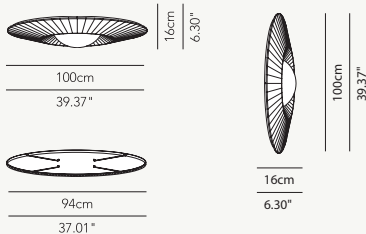

TECHNICALS

ACCESSORY
(ONLY FOR WALL/
CEILING LAMP)

*accessorio (solo per applique/
plafoniera), accessory (only for
wall/ ceiling lamp)*
corona radiale strip LED
resinata 3000K, ring strip LED
– 3000 K
→ ø 100 – 28.3W (12V)

FINISHES

plissé

plissé ribbon

* on demand