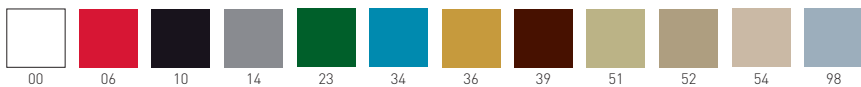

Available colors / Colori disponibili