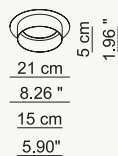

## TECHNICALS

15 cm  
5.90 "

19 cm  
7.48 "

15 cm  
5.90 "

19 cm  
7.48 "

18 cm  
7.08 "

22 cm  
8.66 "

18 cm  
7.08 "

*Deckenleuchte, plafón*

**HAMEIN015G11 - basic**

**HAMEIN015G12 - special**

→ ø 15/21 × h 5 cm - kg 1

**HAMEIN018G11 - basic**

**HAMEIN018G12 - special**

→ ø 18/24 × h 5 cm - kg 1,5

*faretto ad incasso, recessed spotlight, spot encastré, Einbauleuchte, downlight*

## INDOOR IP20

→ ø 15

💡 1 × diroica GU10 LED D 50 (420 lm - 120°) 2700K

💡 1 × modulo LED 9W (830 lm) 2900K

→ ø 18

💡 1 × diroica GU10 LED D 50 (420 lm - 120°) 2700K

💡 1 × modulo LED 12W (1110 lm) 2900K

## TECHNICALS

Foro 13.5 / 15 cm  
Hole 5.3" / 5.9"

Foro 13.5 / 15 cm  
Hole 5.3" / 5.9"

Foro 16 / 18 cm  
Hole 6.3" / 7.08"

Foro 16 / 18 cm  
Hole 6.3" / 7.08"