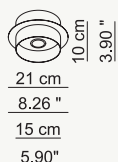

## TECHNICALS

15 cm  
5.90 "

19 cm  
7.48 "

15 cm  
5.90 "

19 cm  
7.48 "

18 cm  
7.08 "

22 cm  
8.66 "

18 cm  
7.08 "

*Deckenleuchte, plafón*

**HAMEIN015G11 - basic**

**HAMEIN015G12 - special**

→ ø 15/21 × h 5 cm - kg 1

**HAMEIN018G11 - basic**

**HAMEIN018G12 - special**

→ ø 18/24 × h 5 cm - kg 1,5

*faretto ad incasso, recessed spotlight, spot encastré, Einbauleuchte, downlight*

## INDOOR IP20

→ ø 15

💡 1 × diroica GU10 LED D 50 (420 lm - 120°) 2700K

💡 1 × modulo LED 9W (830 lm) 2900K

→ ø 18

💡 1 × diroica GU10 LED D 50 (420 lm - 120°) 2700K

💡 1 × modulo LED 12W (1110 lm) 2900K

## TECHNICALS

Foro 13.5 / 15 cm  
Hole 5.3" / 5.9"

Foro 13.5 / 15 cm  
Hole 5.3" / 5.9"

Foro 16 / 18 cm  
Hole 6.3" / 7.08"

Foro 16 / 18 cm  
Hole 6.3" / 7.08"