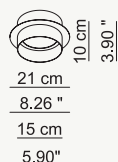

## TECHNICALS

15 cm  
5.90 "

19 cm  
7.48 "

15 cm  
5.90 "

19 cm  
7.48 "

18 cm  
7.08 "

22 cm  
8.66 "

18 cm  
7.08 "

*Deckenleuchte, plafón*

**HAMEIN015G11 - basic**

**HAMEIN015G12 - special**

→ ø 15/21 × h 5 cm - kg 1

**HAMEIN018G11 - basic**

**HAMEIN018G12 - special**

→ ø 18/24 × h 5 cm - kg 1,5

*faretto ad incasso, recessed spotlight, spot encastré, Einbauleuchte, downlight*

## INDOOR IP20

→ ø 15

💡 1 × diroica GU10 LED D 50 (420 lm - 120°) 2700K

💡 1 × modulo LED 9W (830 lm) 2900K

→ ø 18

💡 1 × diroica GU10 LED D 50 (420 lm - 120°) 2700K

💡 1 × modulo LED 12W (1110 lm) 2900K

## TECHNICALS

Foro 13.5 / 15 cm  
Hole 5.3" / 5.9"

Foro 13.5 / 15 cm  
Hole 5.3" / 5.9"

Foro 16 / 18 cm  
Hole 6.3" / 7.08"

Foro 16 / 18 cm  
Hole 6.3" / 7.08"