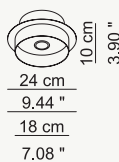

## TECHNICALS

15 cm  
5.90 "

19 cm  
7.48 "

15 cm  
5.90 "

19 cm  
7.48 "

18 cm  
7.08 "

22 cm  
8.66 "

18 cm  
7.08 "

## CODE & LIGHT BULBS

**HAMEPL015G11 - basic**

**HAMEPL015G12 - special**

→ ø 15/21 × h 10 cm - kg 1

**HAMEPL018G11 - basic**

**HAMEPL018G12 - special**

→ ø 18/24 × h 10 cm - kg 1,5

*plafoniera, ceiling lamp, plafonnier;*

## INDOOR IP20

→ ø 15

💡 1 × diroica GU10 LED D 50 (420 lm - 120°) 2700K

💡 1 × modulo LED 9W (830 lm) 2900K

→ ø 18

💡 1 × diroica GU10 LED D 50 (420 lm - 120°) 2700K

💡 1 × modulo LED 12W (1110 lm) 2900K

## TECHNICALS

Foro 13.5 / 15 cm  
Hole 5.3" / 5.9"

Foro 13.5 / 15 cm  
Hole 5.3" / 5.9"

Foro 16 / 18 cm  
Hole 6.3" / 7.08"

Foro 16 / 18 cm  
Hole 6.3" / 7.08"