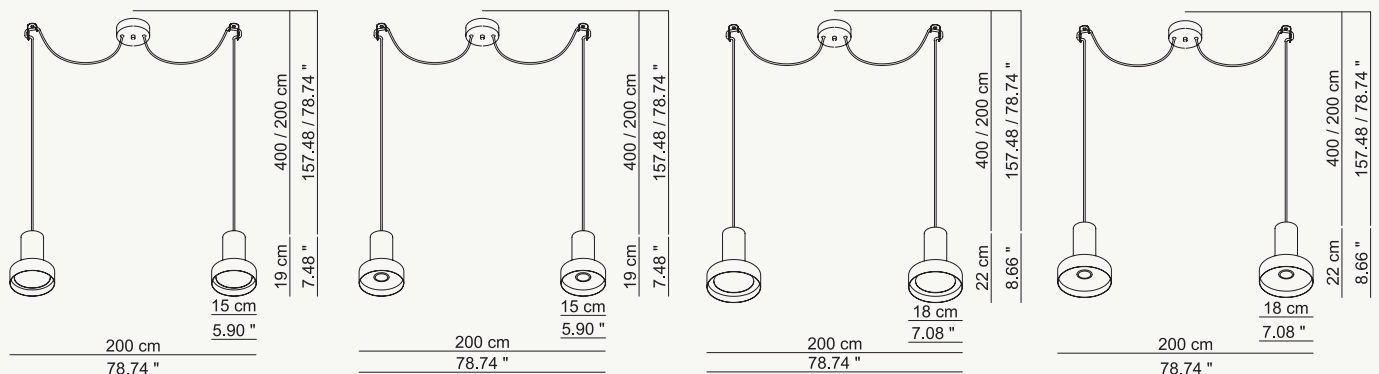

*composizione 2 sospensioni c/rosone raccordo
composition with 2 suspension and central ceiling rose
composition avec 2 suspensions avec patère centrale
Zusammensetzung mit 2 Hängeleuchten und zentralem Baldachin
Composición con 2 suspensiones y florón central*