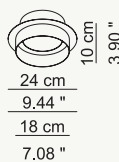

## TECHNICALS

15 cm  
5.90 "

19 cm  
7.48 "

15 cm  
5.90 "

19 cm  
7.48 "

18 cm  
7.08 "

22 cm  
8.66 "

18 cm  
7.08 "

*Deckenleuchte, plafón*

**HAMEIN015G11 - basic**

**HAMEIN015G12 - special**

→ ø 15/21 × h 5 cm - kg 1

**HAMEIN018G11 - basic**

**HAMEIN018G12 - special**

→ ø 18/24 × h 5 cm - kg 1,5

*faretto ad incasso, recessed spotlight, spot encastré, Einbauleuchte, downlight*

## INDOOR IP20

→ ø 15

💡 1 × diroica GU10 LED D 50 (420 lm - 120°) 2700K

💡 1 × modulo LED 9W (830 lm) 2900K

→ ø 18

💡 1 × diroica GU10 LED D 50 (420 lm - 120°) 2700K

💡 1 × modulo LED 12W (1110 lm) 2900K

## TECHNICALS

Foro 13.5 / 15 cm  
Hole 5.3" / 5.9"

Foro 13.5 / 15 cm  
Hole 5.3" / 5.9"

Foro 16 / 18 cm  
Hole 6.3" / 7.08"

Foro 16 / 18 cm  
Hole 6.3" / 7.08"