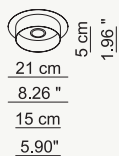

## TECHNICALS

15 cm  
5.90 "

19 cm  
7.48 "

15 cm  
5.90 "

19 cm  
7.48 "

18 cm  
7.08 "

22 cm  
8.66 "

18 cm  
7.08 "

## INDOOR IP20

→ ø 15

💡 1 × diroica GU10 LED D 50 (420 lm - 120°) 2700K

💡 1 × modulo LED 9W (830 lm) 2900K

→ ø 18

💡 1 × diroica GU10 LED D 50 (420 lm - 120°) 2700K

💡 1 × modulo LED 12W (1110 lm) 2900K

## TECHNICALS

Foro 13.5 / 15 cm  
Hole 5.3" / 5.9"

Foro 13.5 / 15 cm  
Hole 5.3" / 5.9"

Foro 16 / 18 cm  
Hole 6.3" / 7.08"

Foro 16 / 18 cm  
Hole 6.3" / 7.08"