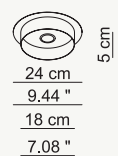

## TECHNICALS

15 cm  
5.90 "

19 cm  
7.48 "

15 cm  
5.90 "

19 cm  
7.48 "

18 cm  
7.08 "

22 cm  
8.66 "

18 cm  
7.08 "

## CODE & LIGHT BULBS

**HAMEPL015G11 - basic**

**HAMEPL015G12 - special**

→ ø 15/21 × h 10 cm - kg 1

**HAMEPL018G11 - basic**

**HAMEPL018G12 - special**

→ ø 18/24 × h 10 cm - kg 1,5

*plafoniera, ceiling lamp, plafonnier;*

## INDOOR IP20

→ ø 15

💡 1 × diroica GU10 LED D 50 (420 lm - 120°) 2700K

💡 1 × modulo LED 9W (830 lm) 2900K

→ ø 18

💡 1 × diroica GU10 LED D 50 (420 lm - 120°) 2700K

💡 1 × modulo LED 12W (1110 lm) 2900K

## TECHNICALS

Foro 13.5 / 15 cm  
Hole 5.3" / 5.9"

Foro 13.5 / 15 cm  
Hole 5.3" / 5.9"

Foro 16 / 18 cm  
Hole 6.3" / 7.08"

Foro 16 / 18 cm  
Hole 6.3" / 7.08"