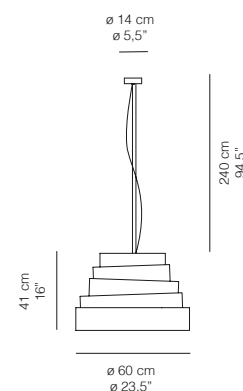

Lampada da sospensione con paralume in tessuto Honeycomb in colore bianco o nero. Supporto in metallo verniciato bianco. Diffusore opalino.

Suspended lamp with shade in Honeycomb canvas fabric, in white or black. Ceiling fitting in white-painted metal. With opaline diffuser.

## BABEL / Design Fabio Flora

|              |   |                  |  |  |   |
|--------------|---|------------------|--|--|---|
| <b>BABEL</b> | <b>Terra / Floor</b>  |                  | <b>SORGENTI LUMINOSE / LIGHT SOURCES</b> |  | <b>CERTIFICATIONS</b><br>□ ▼ CE IP 20 (E) |
|              | <b>MISURE / DIMENSIONS</b>  |                  | <b>FLUO</b>                              |  |   |
|              | CM.   | INCHES           | <b>LED</b>                               |  |   |
|              | 60ø x 41-240H   | 23,5ø x 16-94,5H | 3x23W E27                                |  |   |
|              |   |                  | 3x16W E27                                |  |   |
|              | <b>COLORI / COLOURS</b>   |                  |  |  |   |
| 10SPWH01     | Tessuto Honeycomb Bianco / White Honeycomb Canvas                                     |                  |  |  |   |
| 10SPBK02     | Tessuto Honeycomb Nero / Black Honeycomb Canvas                                       |                  |  |  |   |
|              | <b>OPZIONI / OPTIONS</b>  |                  |  |  |   |
| 5MT          | Sospensione cablaggio lunghezza cavi mt. 5,00 / Suspended with longer cables mt. 5,00 |                  |  |  |   |